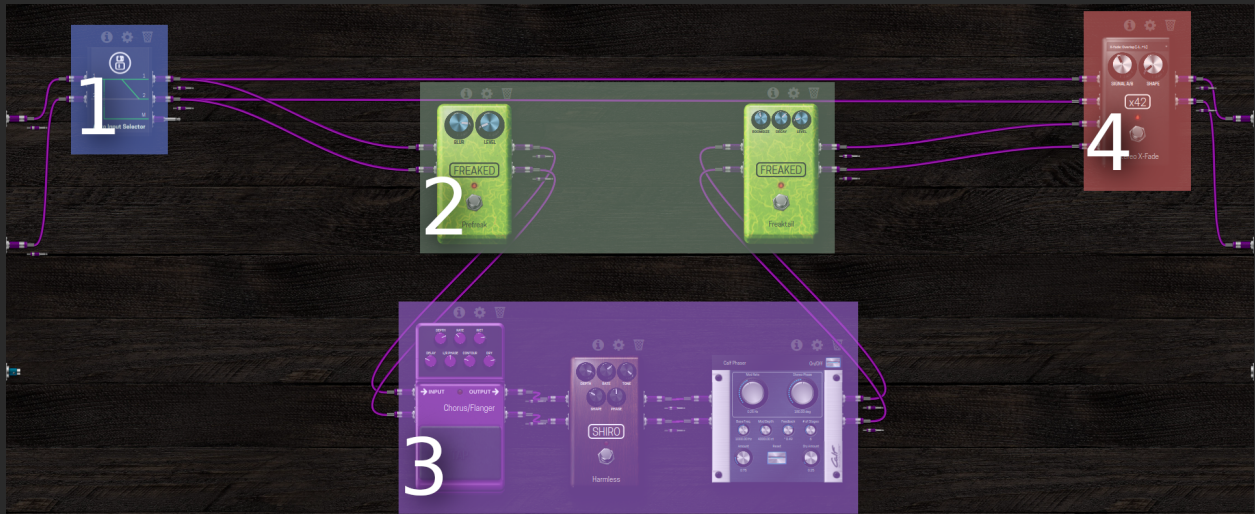

Pedalboard Manual | VERB:Split

Description

Split reverb created by combining Freaked Prefreak and Freaktail plugins. There is a chorus, tremolo and phaser in between the two parts of the reverb, opening up a world of sci-fi reverbs. There are also added mix and bypass controls which control the full effects chain.

Signal Chain

Snapshots

Slow Swirl	Sci-fi soundscape with a slow phaser and medium-long reverb
Bouncy Swirl	High depth tremolo with a slow phaser and medium-long reverb
Short Vibe	Short reverb with a slow phaser, giving a univibe type sound
Hesitant Grains	A bit glitchy when playing plucked, lush and smooth when playing sustained, very low amount of blur but very long tail
Gran-Chorus	A smooth and fat sounding medium-long reverb with chorus
Slap Room	Short reverb with audible repetitions, chorus on
Slight Perc	Short reverb with chorus and a slightly percussive sound due to the rapid tremolo with a snappy shape

Sections

- 1 Automatic input signal selector, making the pedalboard automatically work well with both mono and stereo input signals
- 2 The core two plugins in the pedalboard: the Freaked Prefreak and Freaktail
- 3 The added fx in between the split up reverb: the TAP Chorus/Flanger, SHIRO Harmless, and Calf Phaser
- 4 The added mix and bypass controls, courtesy of the x42 Stereo X-Fade

Controller Addressings

Page 1: Prefreak, Freaktail and Chorus

Footswitches

- | | |
|------------|---------------------------------------------------------------------------|
| Split Verb | Press to toggle the full effect chain on/off |
| Chorus | Press to toggle the Chorus on/off, only works when [Split Verb] is active |