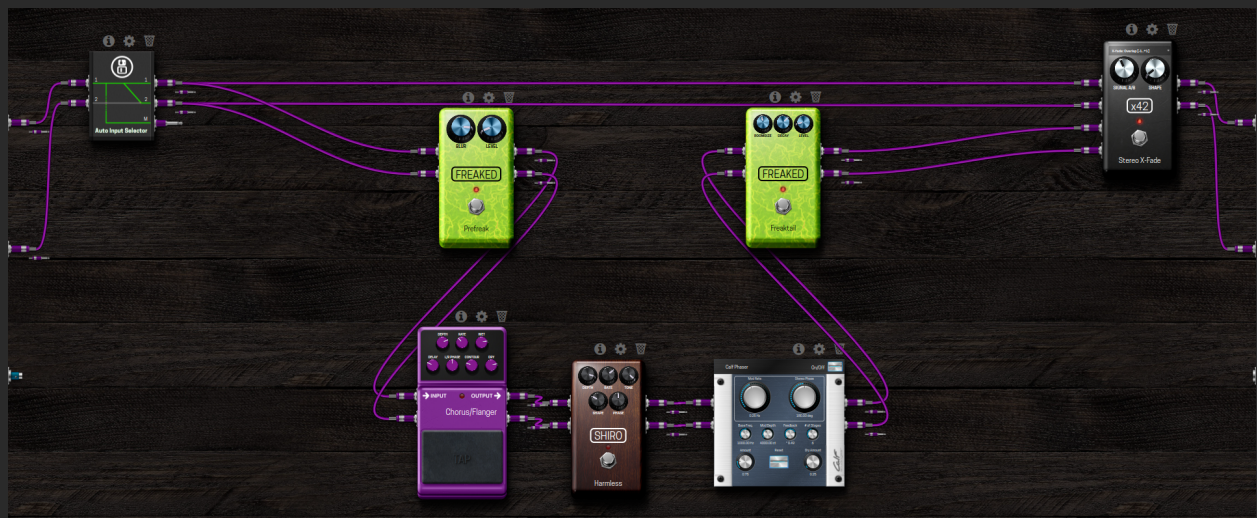

Pedalboard Manual | VERB:Split

Description

Split reverb created by combining Freaked Prefreak and Freaktail plugins. There is a chorus, tremolo and phaser in between the two parts of the reverb, opening up a world of sci-fi reverbs. There are also added mix and bypass controls which control the full effects chain.

Signal Chain

Snapshots

Slow Swirl	Sci-fi soundscape with a slow phaser and medium-long reverb
Bouncy Swirl	High depth tremolo with a slow phaser and medium-long reverb
Short Vibe	Short reverb with a slow phaser, giving a univibe type sound
Hesitant Grains	A bit glitchy when playing plucked, lush and smooth when playing sustained, very low amount of blur but very long tail
Gran-Chorus	A smooth and fat sounding medium-long reverb with chorus
Slap Room	Short reverb with audible repetitions, chorus on
Slight Perc	Short reverb with chorus and a slightly percussive sound due to the rapid tremolo with a snappy shape

Sections

- 1 Automatic input signal selector, making the pedalboard automatically work well with both mono and stereo input signals
- 2 The core two plugins in the pedalboard: the Freaked Prefreak and Freaktail
- 3 The added fx in between the split up reverb: the TAP Chorus/Flanger, SHIRO Harmless, and Calf Phaser
- 4 The added mix and bypass controls, courtesy of the x42 Stereo X-Fade

Controller Addressings

Page 1: Prefreak, Freaktail and Chorus

Footswitches

- | | |
|------------|---------------------------------------------------------------------------|
| Split Verb | Press to toggle the full effect chain on/off |
| Chorus | Press to toggle the Chorus on/off, only works when [Split Verb] is active |